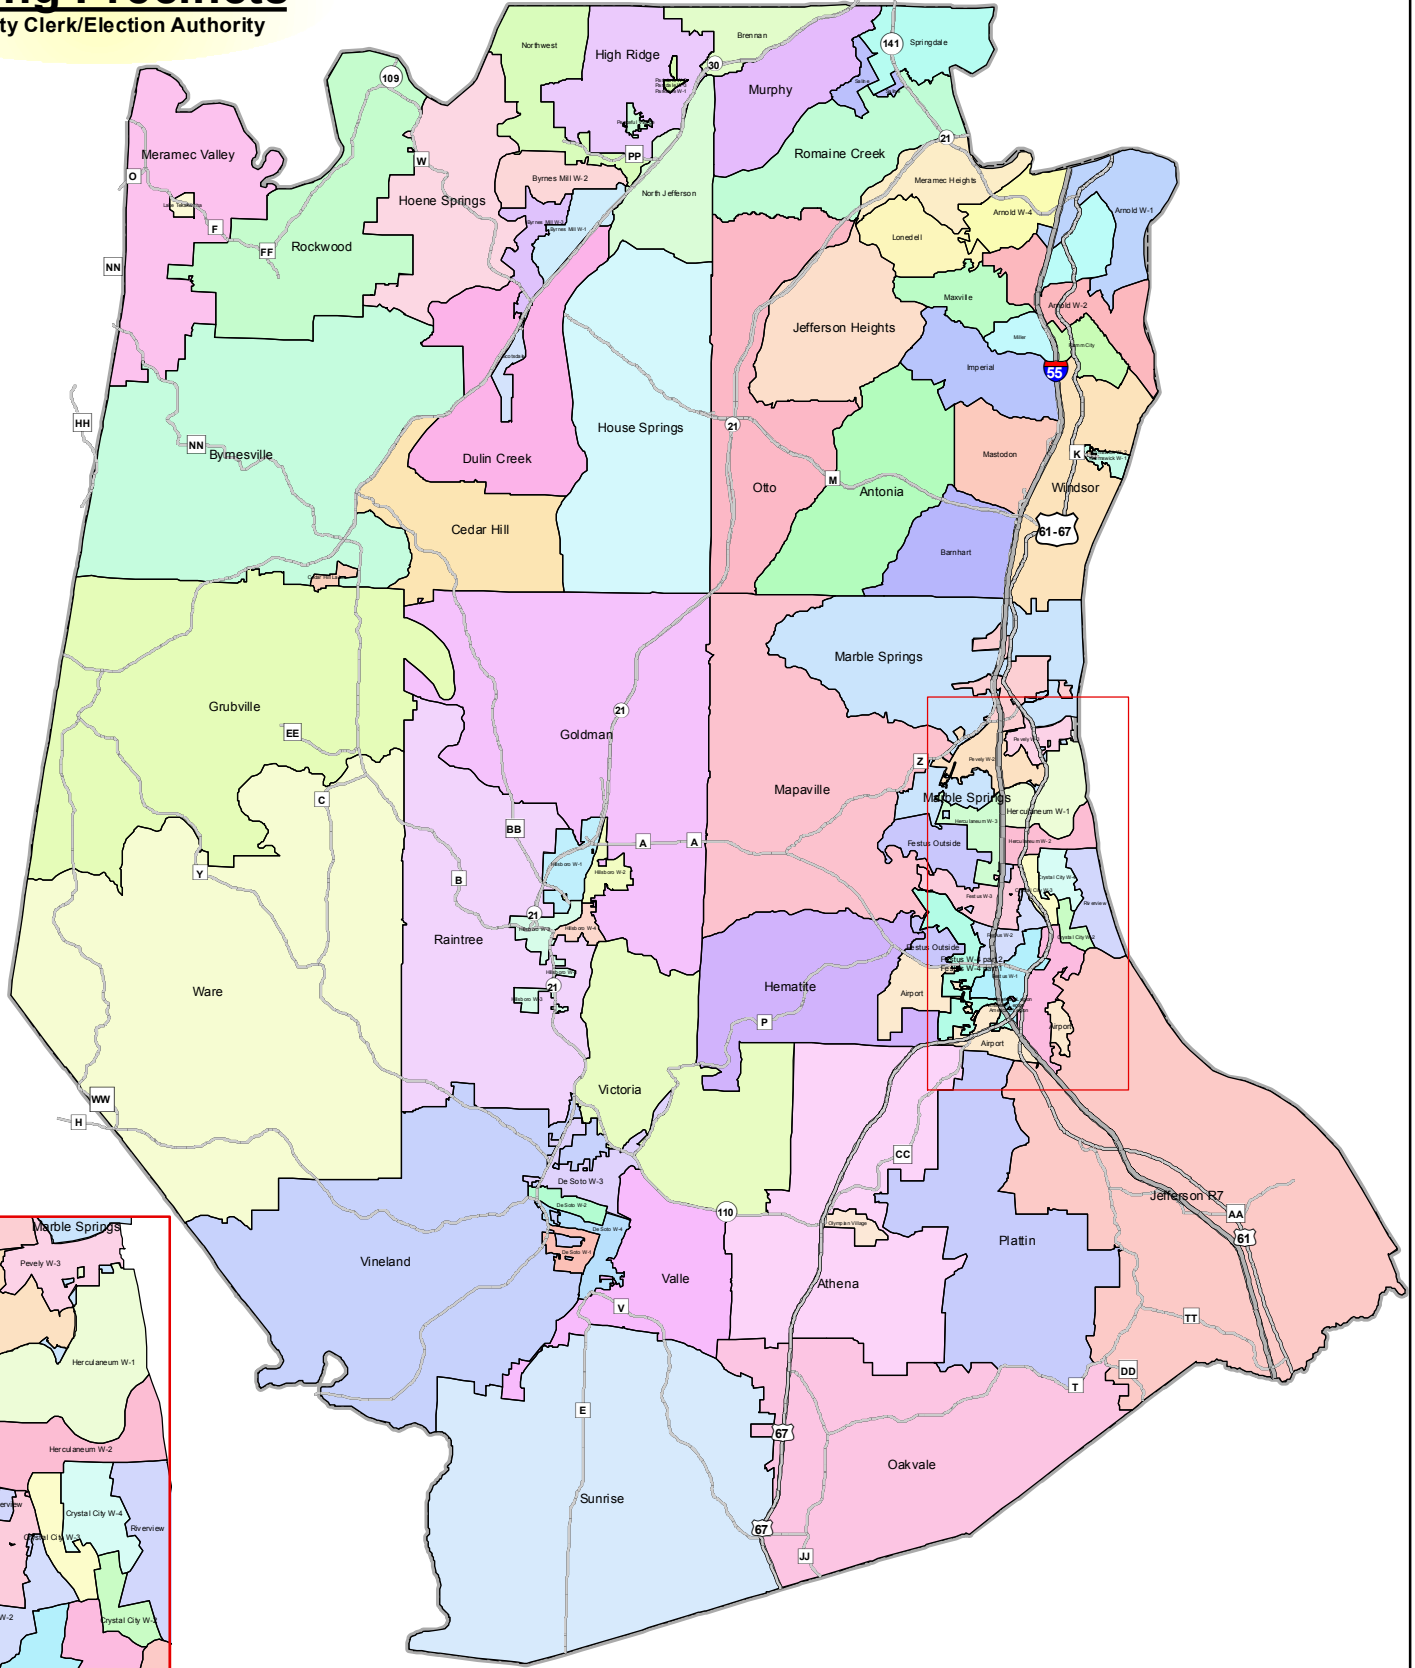

Voting Precincts

County Clerk/Election Authority

Jefferson County

This map is for reference only. It is not intended nor sufficiently accurate to be used for precise locations. Any use is at user's risk. Data may change and is not guaranteed to be reflected on this map.

Legend

- INTERSTATE
- STATE HWY
- STATE MAINTAINED RD
- US HIGHWAY
- Jefferson County Boundary

1:252,000

Created: **07/12/2016**
Department of County Assessor - GIS Division